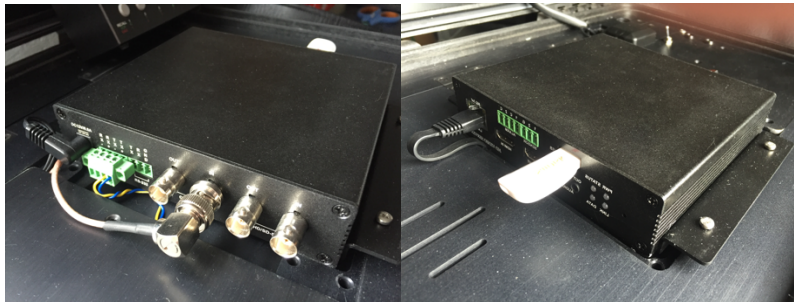

OMNI-SERVE:

Omni-Serve is designed to integrate into TWL's range of products and the integration has been optimized by G8LMW, TWL's design consultants.

ENCODER ONVIF -1080P60 3G HD-SDI / HDMI / CVBS (OMNI-SERVE)

Key Features:

OMNI-SERVE is a full HD Dual stream 1080P60 video encoder supporting 3G-HDSDI, HDMI and Composite video inputs.

Full ONVIF Profile S compliance allows the OMNI-SERVE to be used with various third party viewing software, including Crossfire, for which TWL has exclusive European distribution rights.

With 60 frames per second support, full HD desktops can be encoded from a PC output and streamed using RTSP MPEG-TS or other format.

AAC and G711 two way audio is supported as well as local recording to USB memory. 3G/HD/SD-SDI HDMI and Composite inputs and local display outputs are supported with embedded audio in SDI/HDMI.

Quad streams allow independent control of each streams bit rate resolution and other features.

PoE, RS232/485 communication, Motion detection, sensor and alarm I/O, are just a few of the other features.